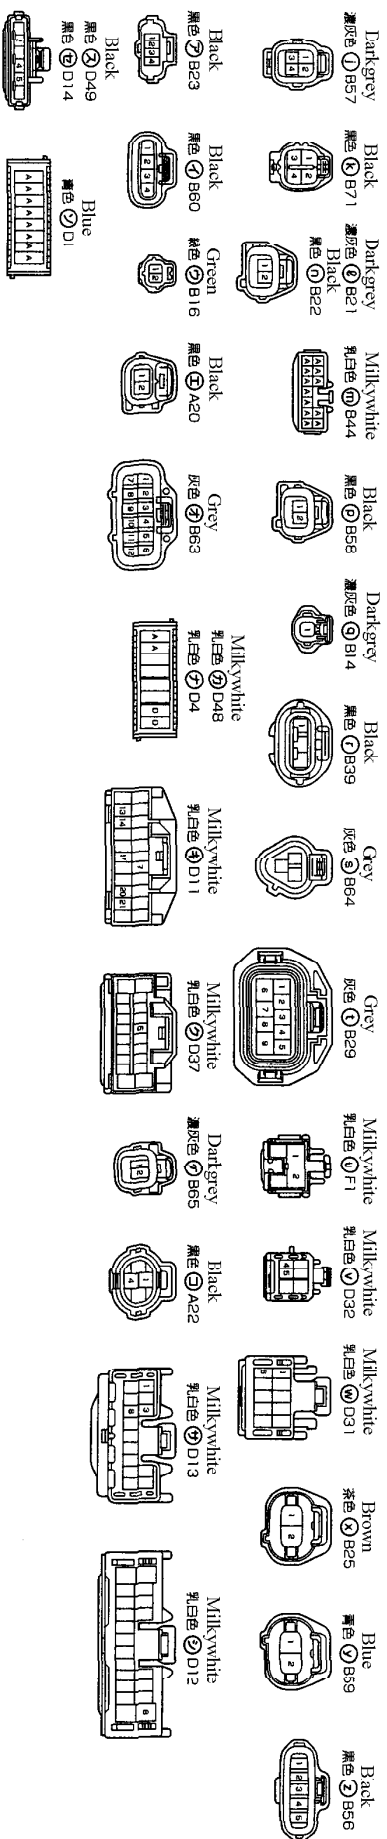

Engine control (3S-GH) & ECT

*1: AT *3: no TRC *5 & 8: speakers, no Navigation
 *2: M/T *4: W/TRC *6 & 8: speakers, except no Navigation

- | | | | | | | | | | | | | | | | |
|--------------------|--------------------|--------------------|--------------------|--------------------|--------------------|--------------------|---------------|--------------------|--------------------|--------------------|--------------------|--------------------|--------------------|--------------|-------------------|
| Dark grey 乳白色 ①A19 | Milkwhite 乳白色 ①A24 | Milkwhite 乳白色 ①A31 | Milkwhite 乳白色 ①A51 | Milkwhite 乳白色 ①B69 | Milkwhite 乳白色 ①D24 | Brown 茶色 ①B50 | Brown 茶色 ①B52 | Grey 灰色 ①B43 | Milkwhite 乳白色 ①A21 | Milkwhite 乳白色 ①A53 | Milkwhite 乳白色 ①B67 | Milkwhite 乳白色 ①B68 | Milkwhite 乳白色 ①B66 | | |
| Milkwhite 乳白色 ①A32 | Black 黒色 ①A40 | Milkwhite 乳白色 ①D85 | Grey 灰色 ①D25 | Black 黒色 ①D29 | Brown 茶色 ①B46 | Dark grey 濃灰色 ①B47 | Brown 茶色 ①B48 | Milkwhite 乳白色 ①D50 | Milkwhite 乳白色 ①B57 | Black 黒色 ①B30 | Black 黒色 ①B31 | Black 黒色 ①B54 | Black 黒色 ①B55 | Grey 灰色 ①B42 | Dark grey 濃灰色 ①L2 |

Engine control (3S-GE) & ECT

*1: AT *3: no TRC *5: 8 Navigation
 *2: M/T *4: w/TRC *6: 8 speakers, except no Navigation

Engine control (3S-GE) & PCT

*1: A/T *3: no TRC *5: 8 speakers, no Navigation
 *2: M/T *4: w/TRC *6: 8 speakers, except no Navigation

Engine control (3S-GE) & ECT

*1: A/T *3: no TRC *5: 8 speakers, no Navigation
 *2: M/T *4: w/TRC *6: 8 speakers, except no Navigation